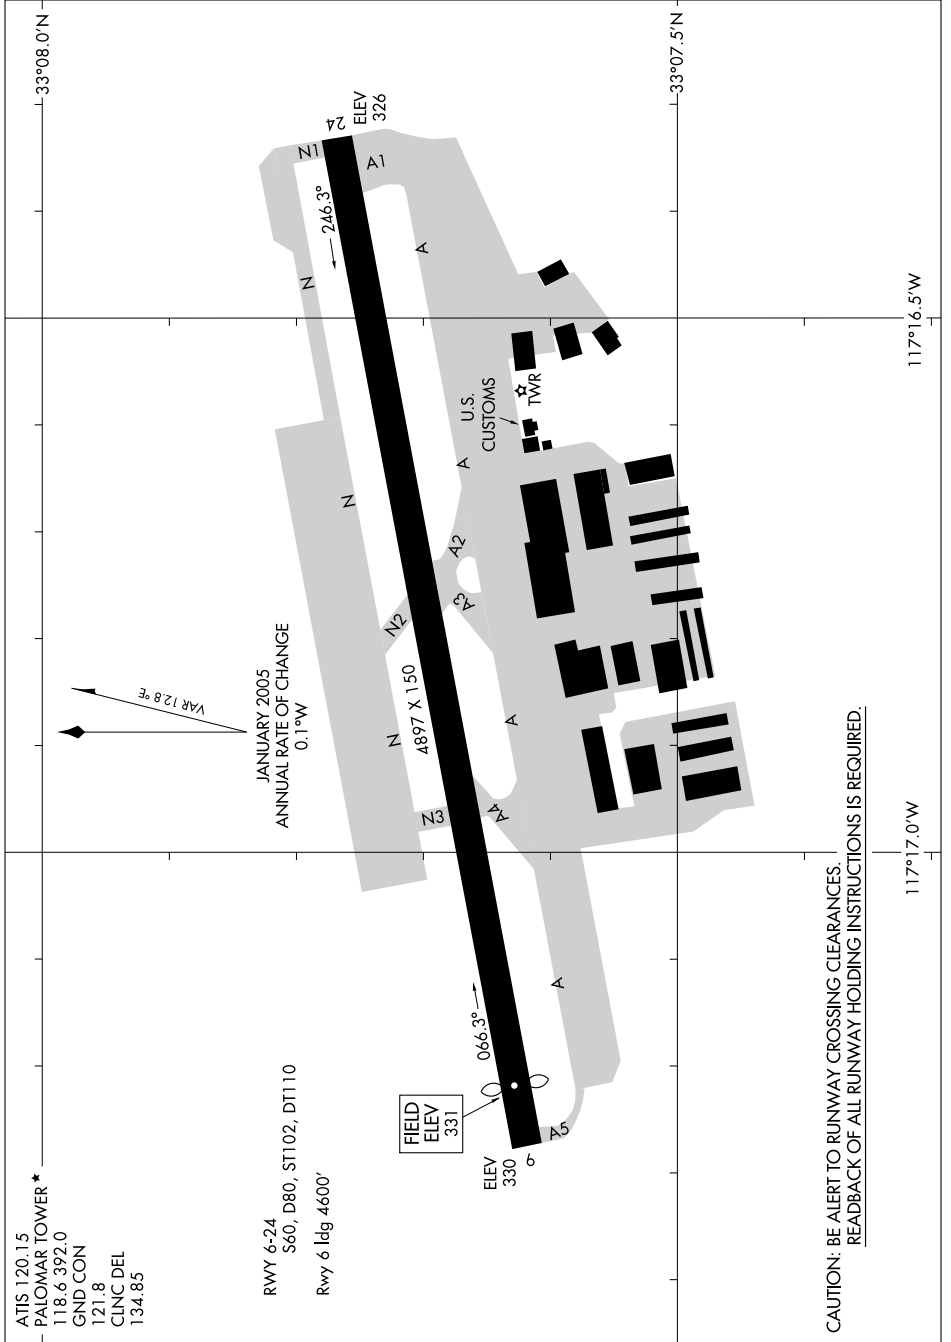

AIRPORT DIAGRAM

AL-5310 (FAA)

CARLSBAD/MC CLELLAN-PALOMAR (CRQ)
CARLSBAD, CALIFORNIA

SW-3, 25 SEP 2008 to 23 OCT 2008

AIRPORT DIAGRAM

CARLSBAD, CALIFORNIA
CARLSBAD/MC CLELLAN-PALOMAR (CRQ)

SW-3, 25 SEP 2008 to 23 OCT 2008