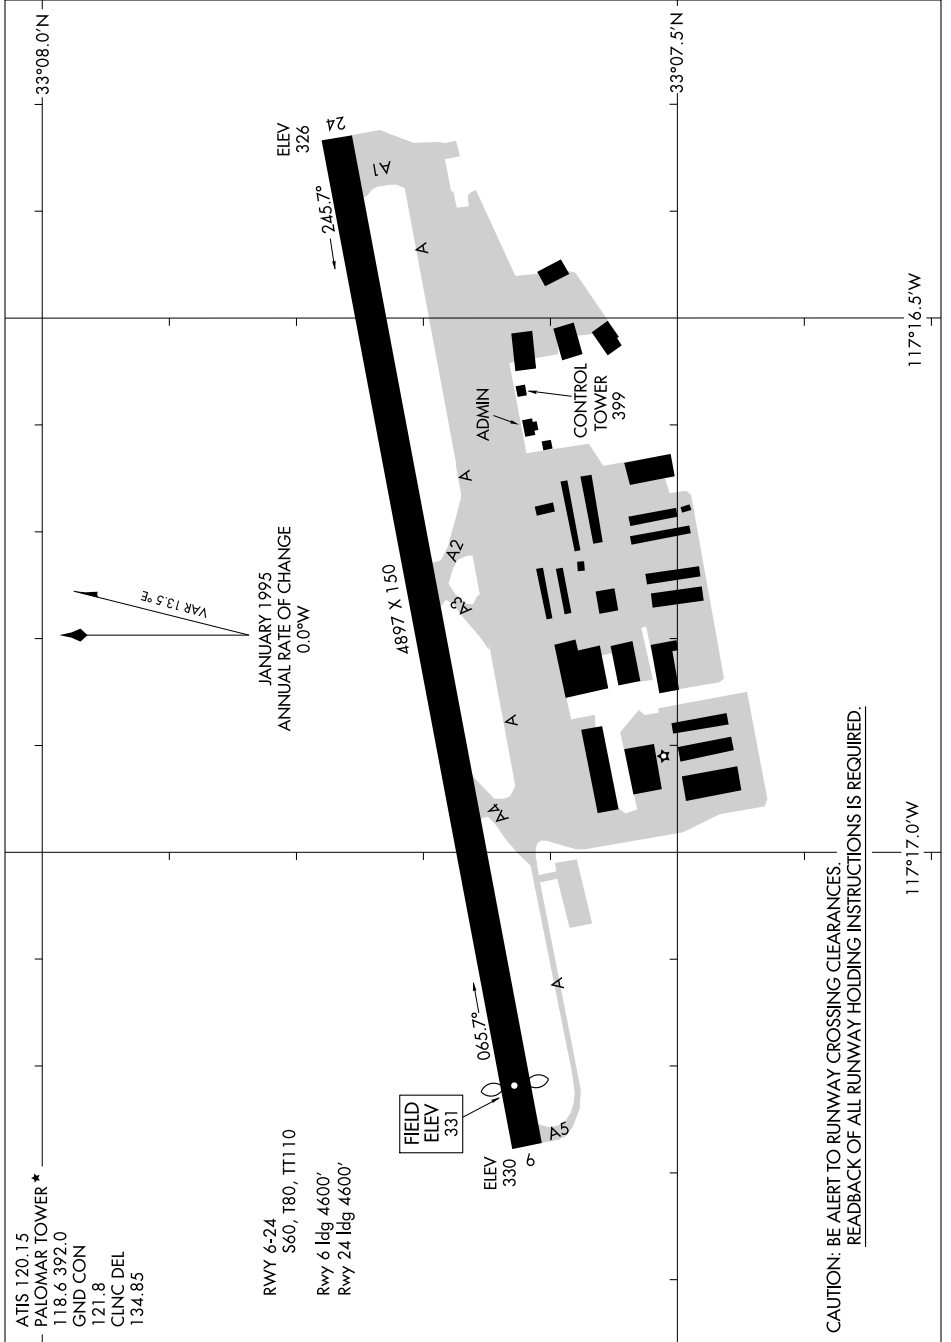

AIRPORT DIAGRAM

AL-5310 (FAA)

CARLSBAD/MC CLELLAN-PALOMAR (CRQ)
CARLSBAD, CALIFORNIA

SW-3, 01 SEP 2005 to 29 SEP 2005

117°16.5'W

117°17.0'W

CAUTION: BE ALERT TO RUNWAY CROSSING CLEARANCES.
READBACK OF ALL RUNWAY HOLDING INSTRUCTIONS IS REQUIRED.

SW-3, 01 SEP 2005 to 29 SEP 2005

AIRPORT DIAGRAM

CARLSBAD, CALIFORNIA
CARLSBAD/MC CLELLAN-PALOMAR (CRQ)