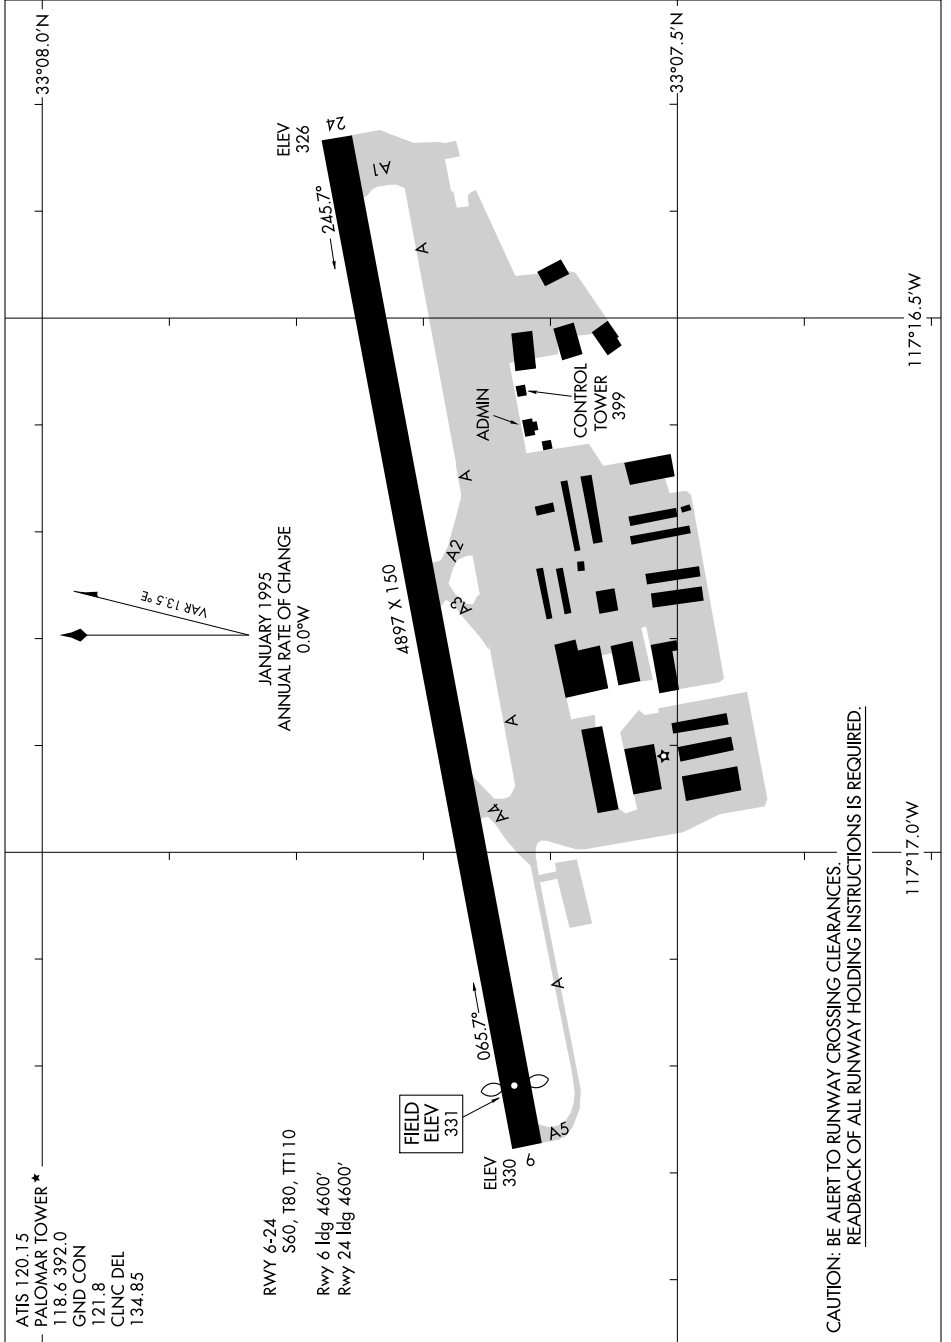

# AIRPORT DIAGRAM

AL-5310 (FAA)

CARLSBAD/MC CLELLAN-PALOMAR (CRQ)  
CARLSBAD, CALIFORNIA

SW-3, 01 SEP 2005 to 29 SEP 2005

CAUTION: BE ALERT TO RUNWAY CROSSING CLEARANCES.  
READBACK OF ALL RUNWAY HOLDING INSTRUCTIONS IS REQUIRED.

SW-3, 01 SEP 2005 to 29 SEP 2005

# AIRPORT DIAGRAM

CARLSBAD, CALIFORNIA  
CARLSBAD/MC CLELLAN-PALOMAR (CRQ)