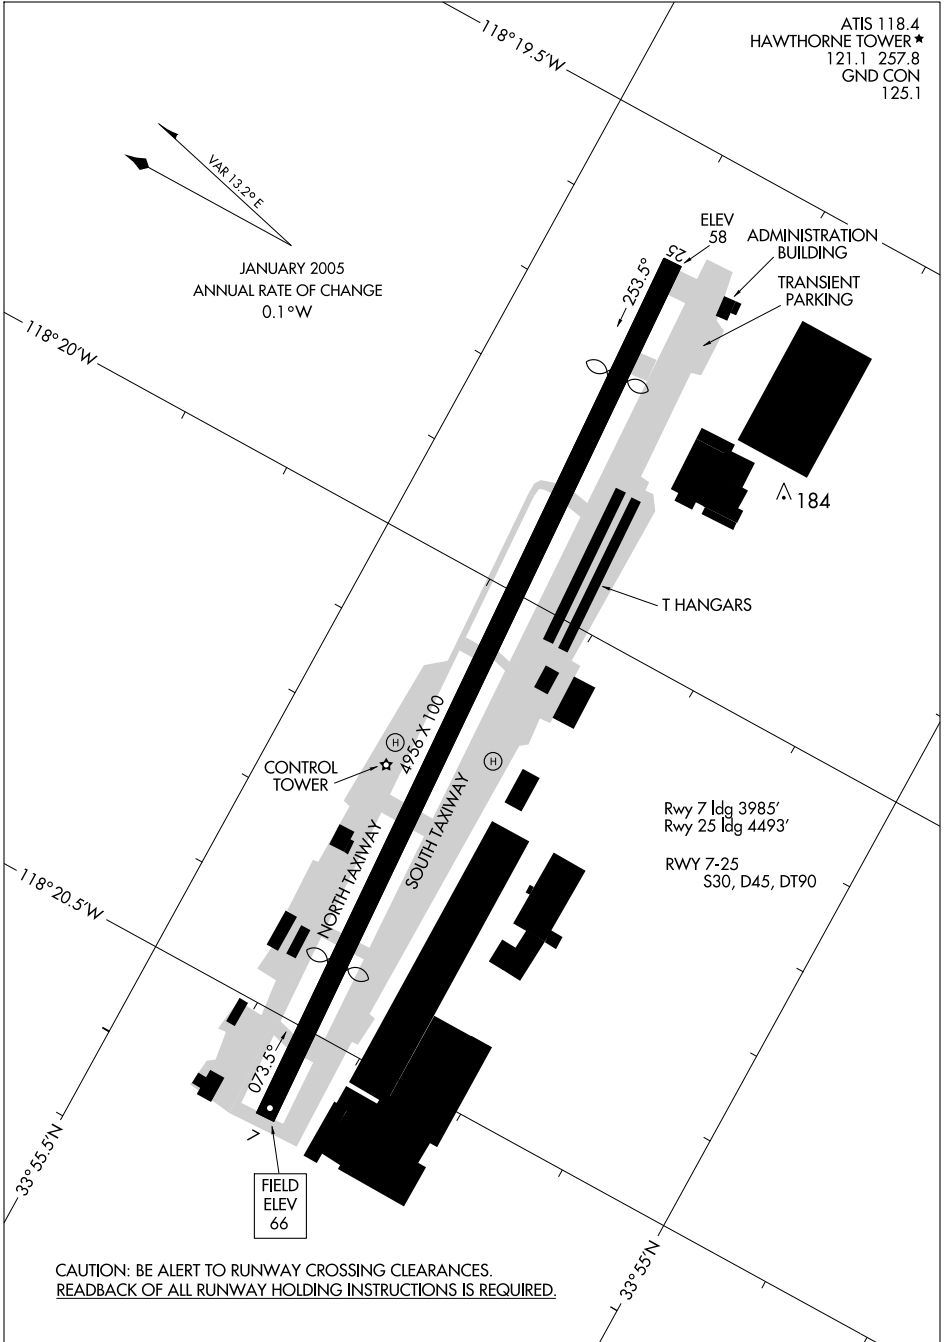

06327

AIRPORT DIAGRAM

HAWTHORNE/JACK NORTHROP FIELD/HAWTHORNE MUNI (HHR)
AL-5120 (FAA)
HAWTHORNE, CALIFORNIA

ATIS 118.4
HAWTHORNE TOWER *
121.1 257.8
GND CON
125.1

SW-3, 18 JAN 2007 to 15 FEB 2007

SW-3, 18 JAN 2007 to 15 FEB 2007