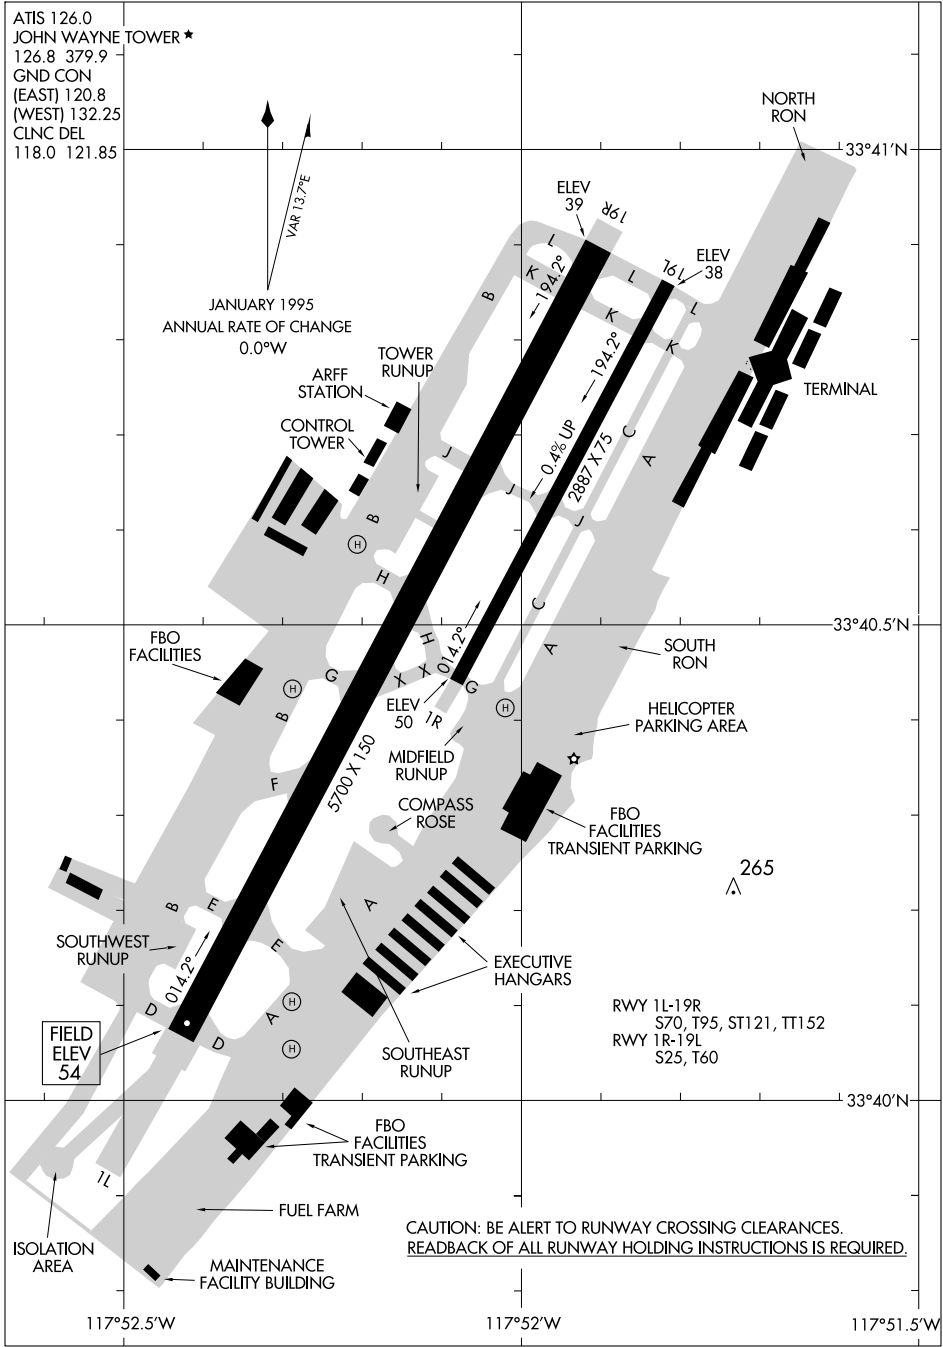

# AIRPORT DIAGRAM

SANTA ANA/JOHN WAYNE ARPT-ORANGE COUNTY (SNA)  
AL-377 (FAA)  
SANTA ANA, CALIFORNIA

SW-3, 01 SEP 2005 to 29 SEP 2005

SW-3, 01 SEP 2005 to 29 SEP 2005

# AIRPORT DIAGRAM

SANTA ANA, CALIFORNIA  
SANTA ANA/JOHN WAYNE ARPT-ORANGE COUNTY (SNA)