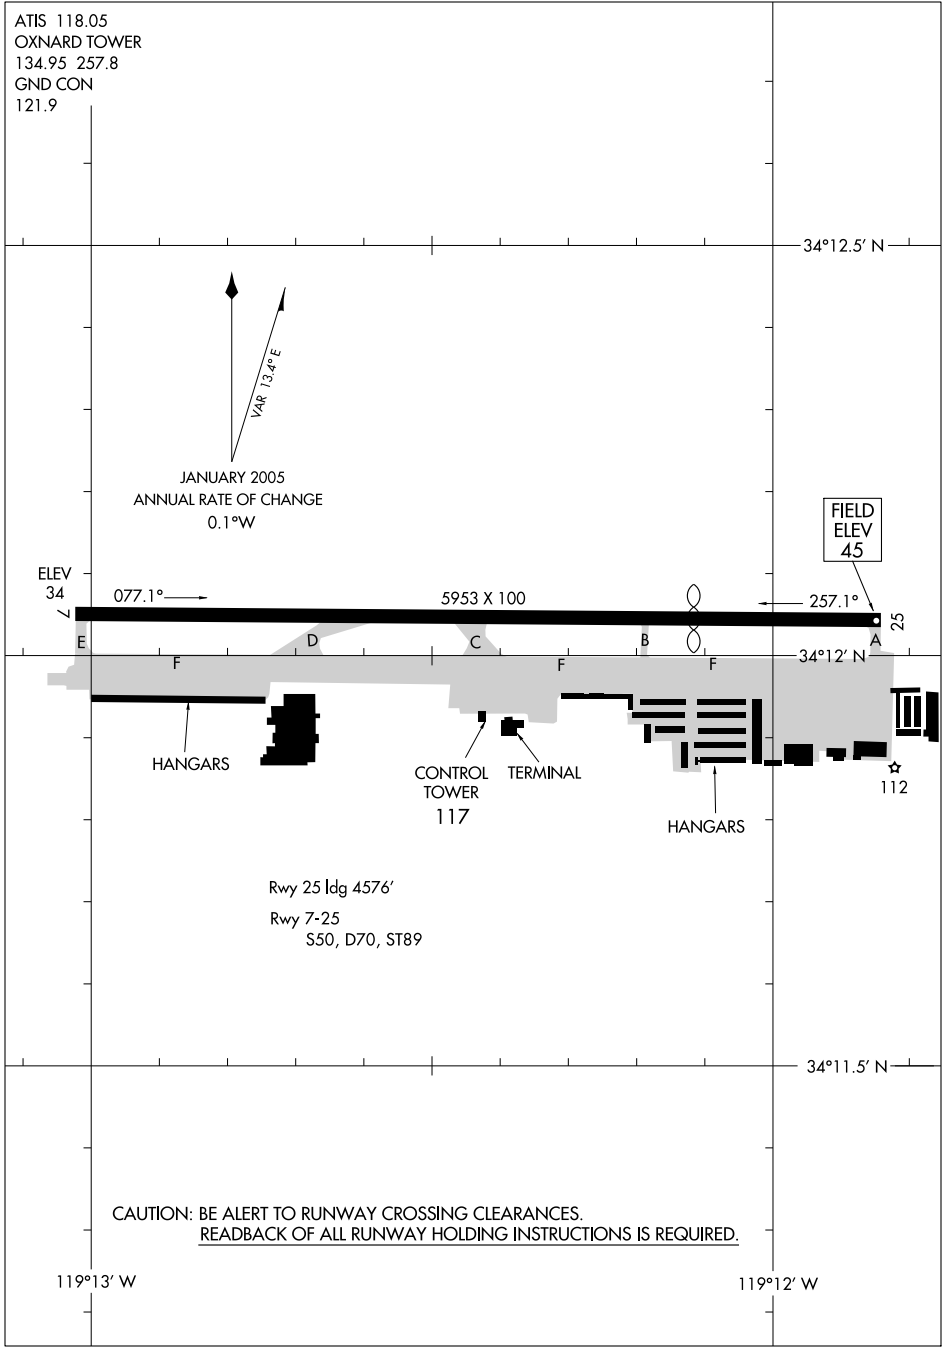

AIRPORT DIAGRAM

AL-674 (FAA)

OXNARD (OXR)
OXNARD, CALIFORNIA

ATIS 118.05
OXNARD TOWER
134.95 257.8
GND CON
121.9

SW-3, 18 JAN 2007 to 15 FEB 2007

SW-3, 18 JAN 2007 to 15 FEB 2007

AIRPORT DIAGRAM

OXNARD, CALIFORNIA
OXNARD (OXR)