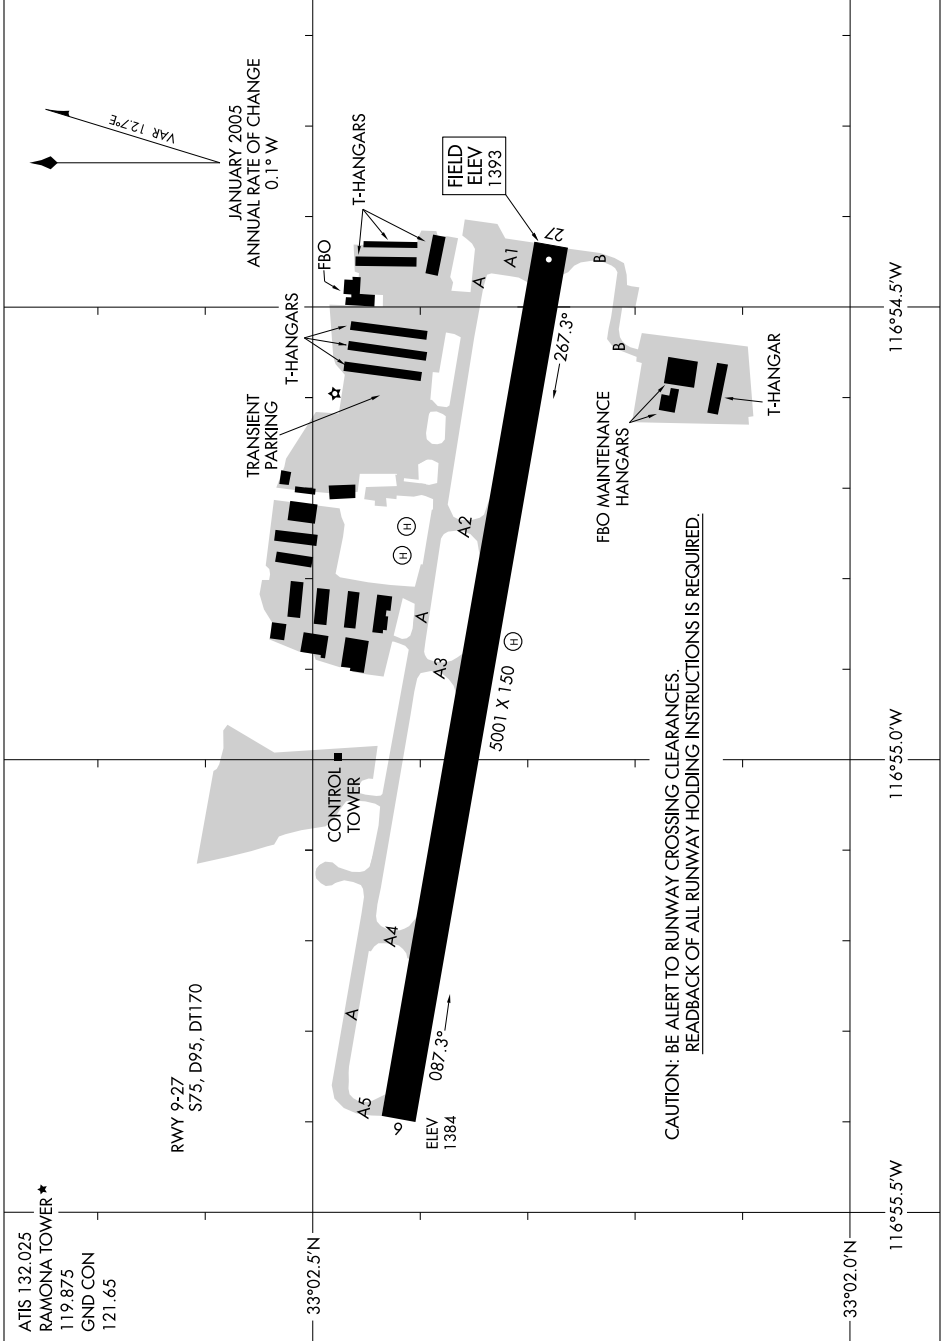

AIRPORT DIAGRAM

AL-6667 (FAA)

RAMONA (RNM)
RAMONA, CALIFORNIA

SW-3, 18 JAN 2007 to 15 FEB 2007

AIRPORT DIAGRAM

RAMONA, CALIFORNIA
RAMONA (RNM)

SW-3, 18 JAN 2007 to 15 FEB 2007