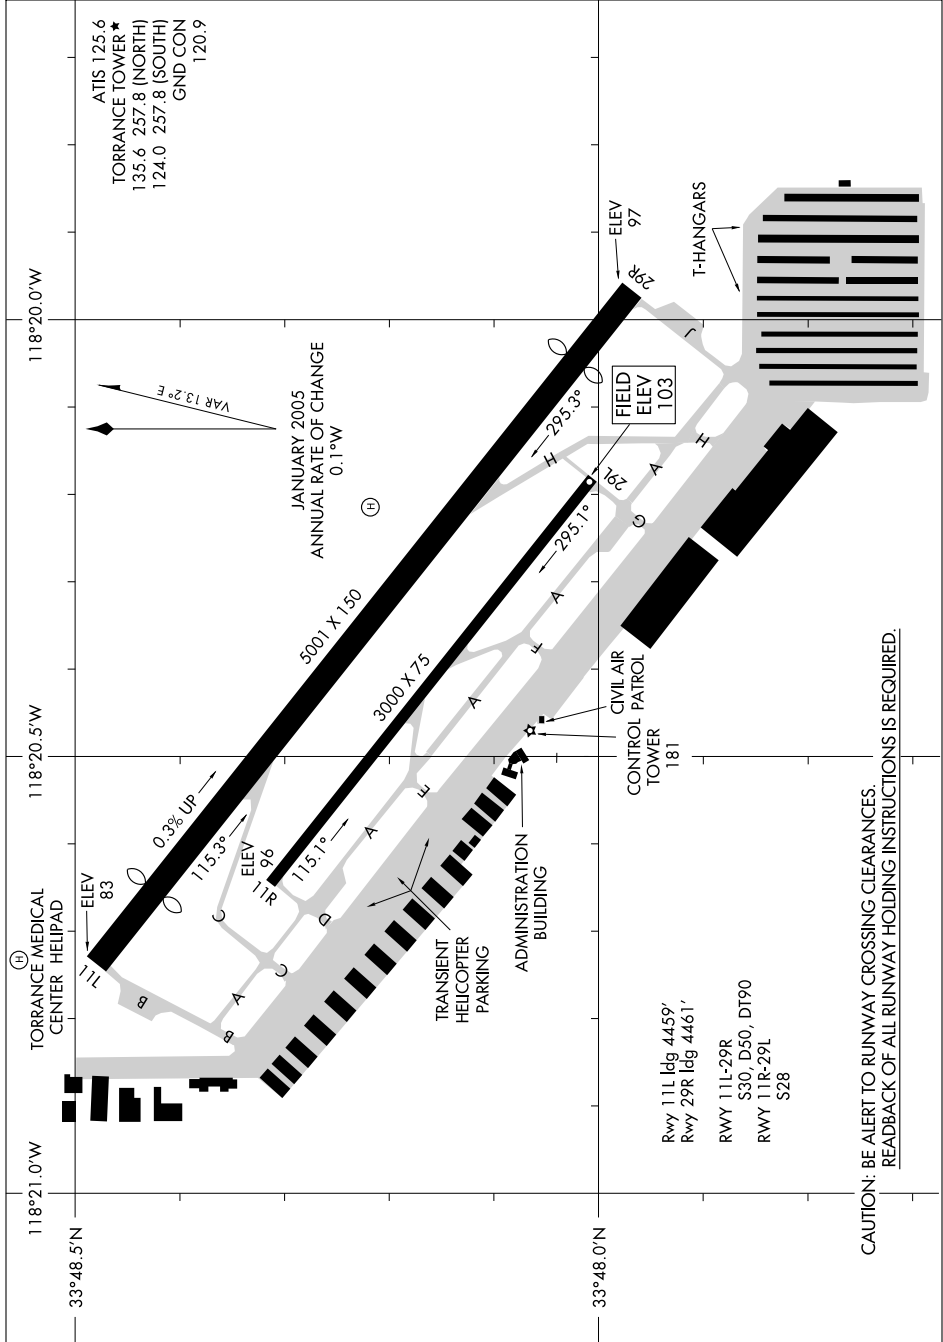

AIRPORT DIAGRAM

AL-5179 (FAA)

TORRANCE/ZAMPERINI FIELD (TOA)
TORRANCE, CALIFORNIA

SW-3, 31 JUL 2008 to 28 AUG 2008

SW-3, 31 JUL 2008 to 28 AUG 2008

AIRPORT DIAGRAM

TORRANCE, CALIFORNIA
TORRANCE/ZAMPERINI FIELD (TOA)