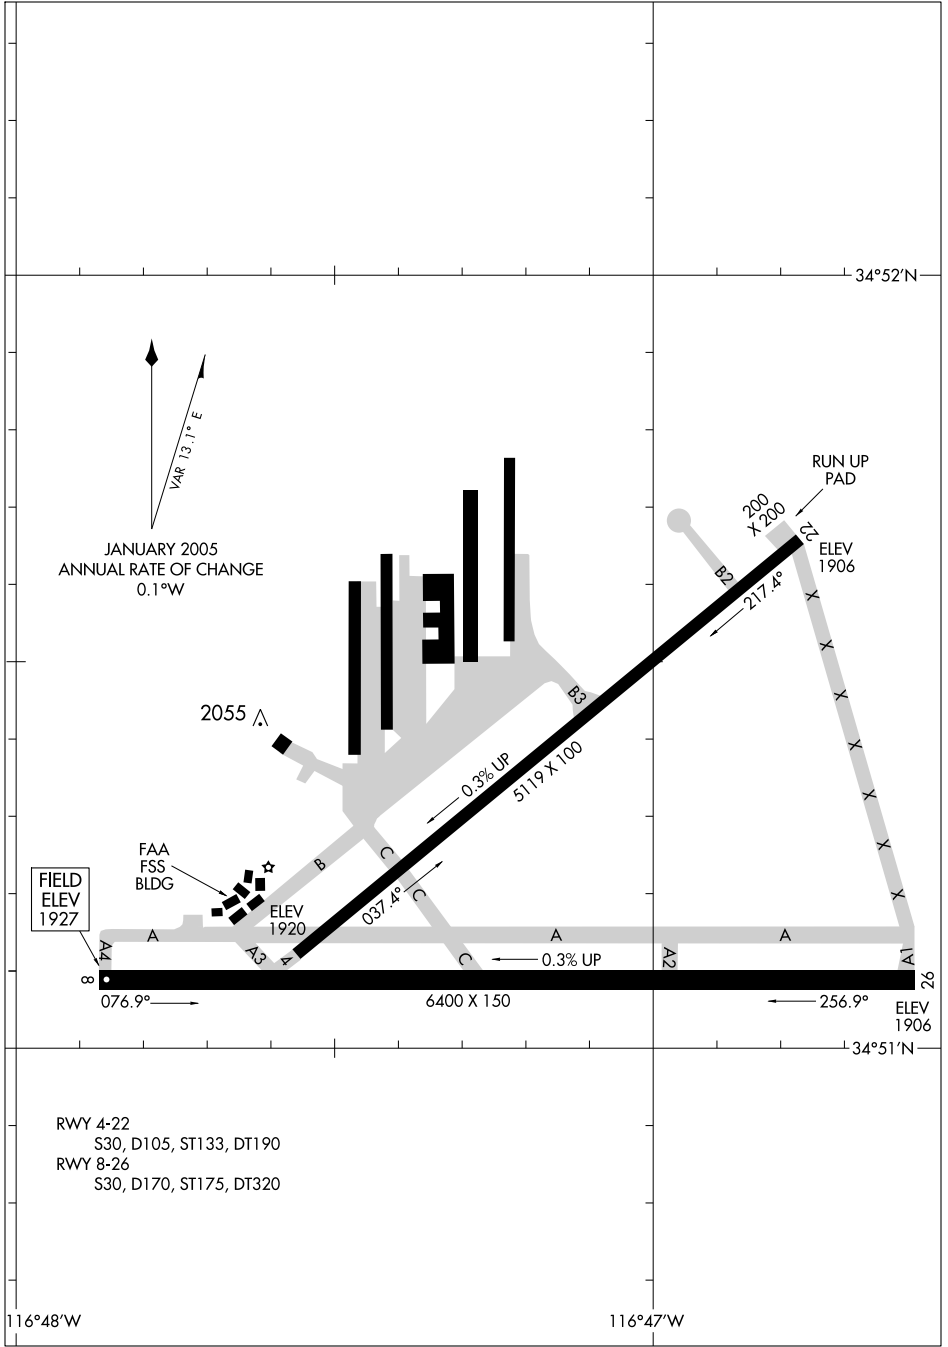

# AIRPORT DIAGRAM

AL-104 (FAA)

DAGGETT/BARSTOW-DAGGETT (DAG)  
DAGGETT, CALIFORNIA

SW-3, 18 JAN 2007 to 15 FEB 2007

SW-3, 18 JAN 2007 to 15 FEB 2007

# AIRPORT DIAGRAM

DAGGETT, CALIFORNIA  
DAGGETT/BARSTOW-DAGGETT (DAG)